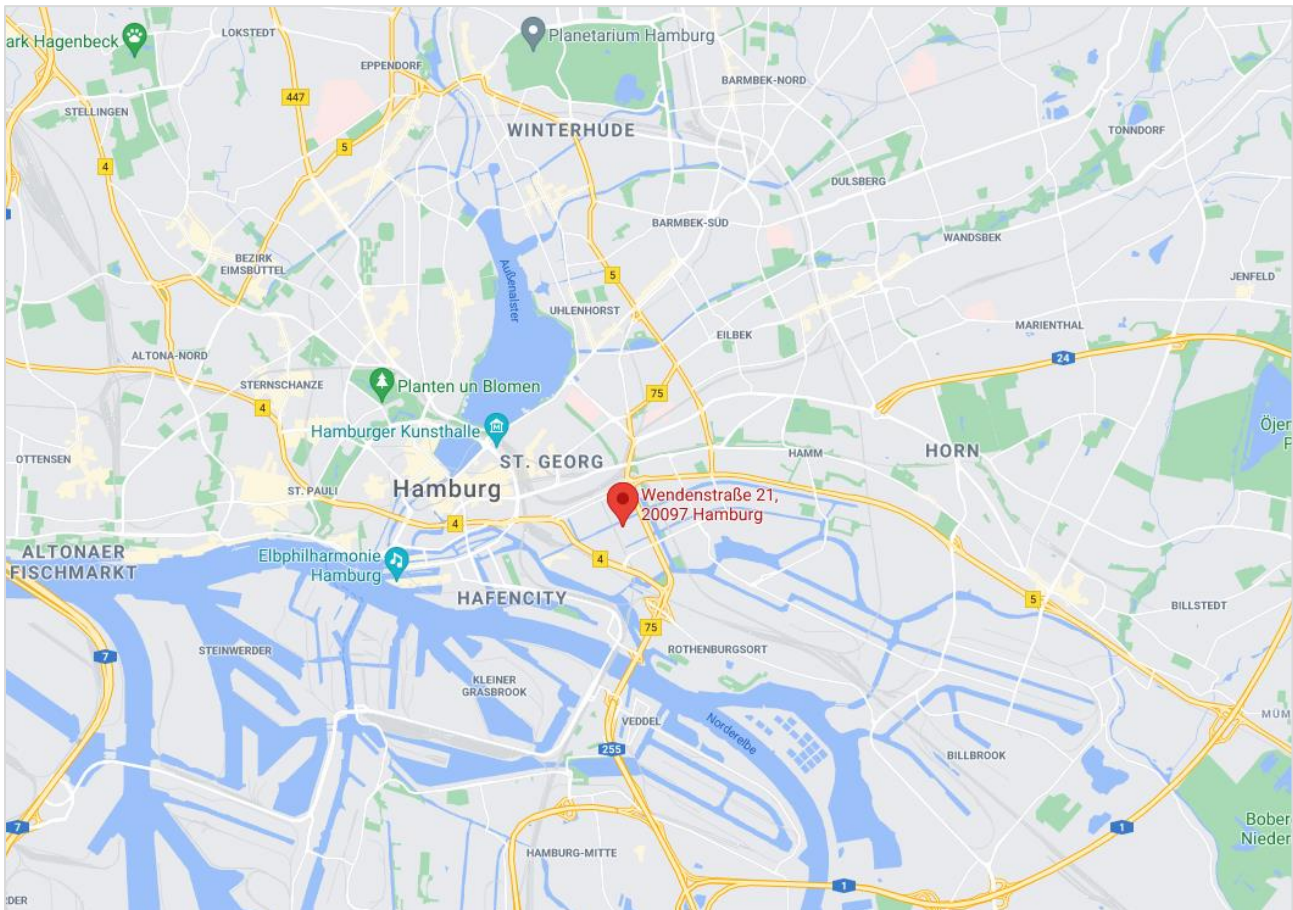

## YOUR WAY TO US

You will find us in our offices in Hamburg in the southern city district Hammerbrook in the "Haus am Mittelkanal" on the 3rd floor.

### By public transport

- **By suburban railroad (S-Bahn)**  
take lines **S3** or **S31** to the "Hammerbrook" station
- **By Bus**  
take lines **112**, **160** or **154** to the "Wendenstraße" station

From both stops you can reach us in only about 6 minutes on foot.

### By car

- **Coming from the south**  
drive from **A7**, **A39** or **A25** continue on the **A1** and then on the **B75**
- **Coming from the north**  
drive from the **B4**, **B5** or **A24** and then on the **B75**